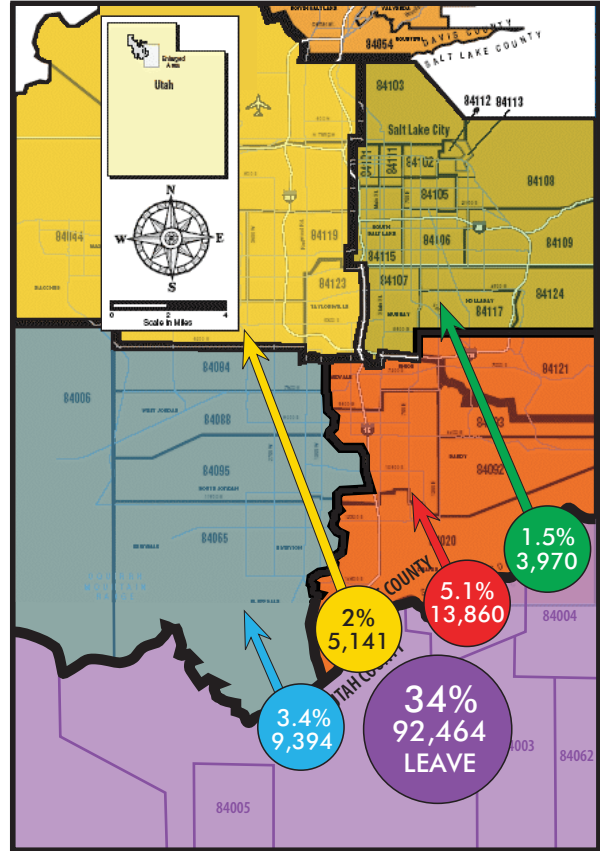

SALT LAKE COUNTY COMMUTER PATTERNS

OF THOSE THAT RESIDE IN THE NORTHWEST QUADRANT

OF THOSE THAT RESIDE IN THE NORTHEAST QUADRANT

OF THOSE THAT RESIDE IN THE SOUTHWEST QUADRANT

OF THOSE THAT RESIDE IN THE SOUTHEAST QUADRANT

UTAH, DAVIS COUNTY COMMUTER PATTERNS

OF THOSE THAT RESIDE IN DAVIS COUNTY

OF THOSE THAT RESIDE IN UTAH COUNTY

Source: Scarborough 2018 Data