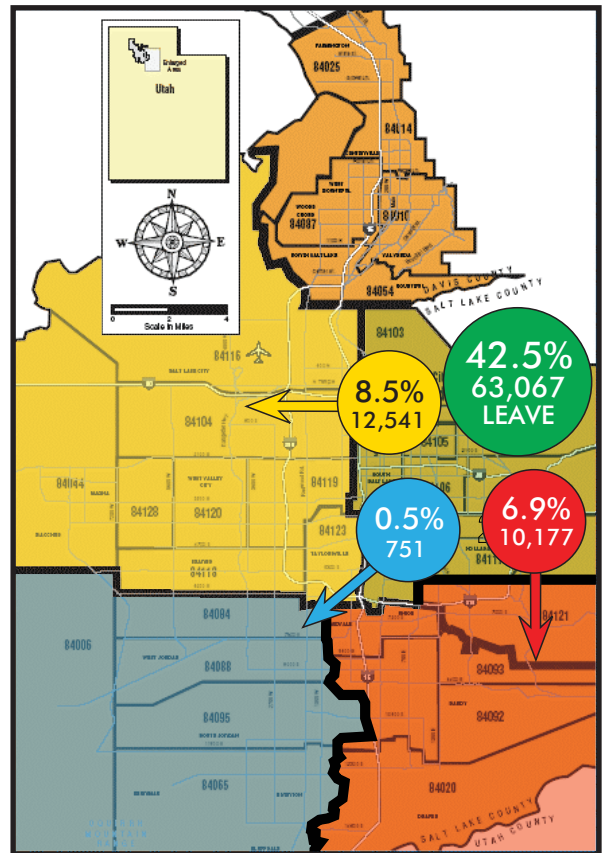

SALT LAKE COUNTY COMMUTER PATTERNS

OF THOSE THAT RESIDE IN THE NORTHWEST QUADRANT

OF THOSE THAT RESIDE IN THE NORTHEAST QUADRANT

OF THOSE THAT RESIDE IN THE SOUTHWEST QUADRANT

OF THOSE THAT RESIDE IN THE SOUTHEAST QUADRANT

UTAH, DAVIS COUNTY COMMUTER PATTERNS

OF THOSE THAT RESIDE IN DAVIS COUNTY

OF THOSE THAT RESIDE IN UTAH COUNTY

Source: Scarborough 2018 Data