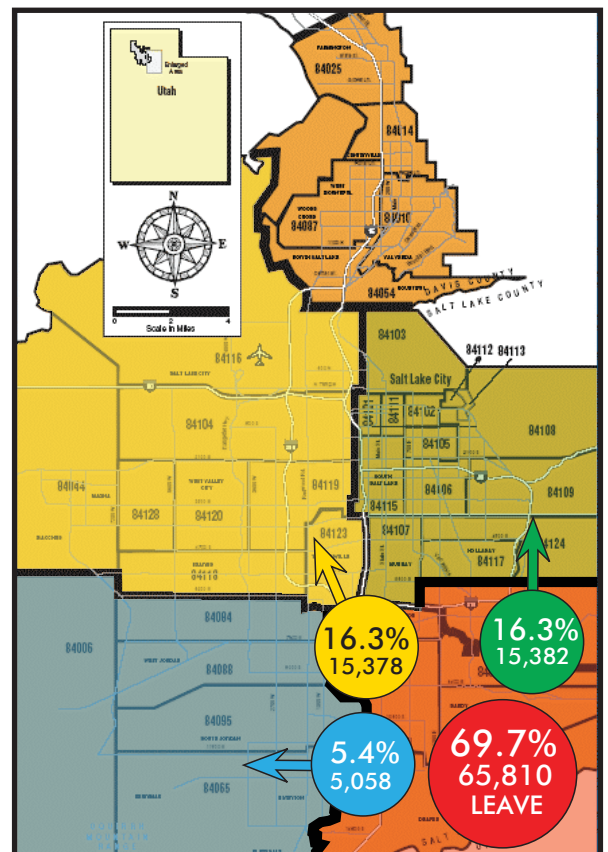

SALT LAKE COUNTY COMMUTER PATTERNS

OF THOSE THAT RESIDE IN THE NORTHWEST QUADRANT

OF THOSE THAT RESIDE IN THE NORTHEAST QUADRANT

OF THOSE THAT RESIDE IN THE SOUTHWEST QUADRANT

OF THOSE THAT RESIDE IN THE SOUTHEAST QUADRANT

UTAH, DAVIS COUNTY COMMUTER PATTERNS

OF THOSE THAT RESIDE IN DAVIS COUNTY

OF THOSE THAT RESIDE IN UTAH COUNTY

Source: Scarborough 2018 Data