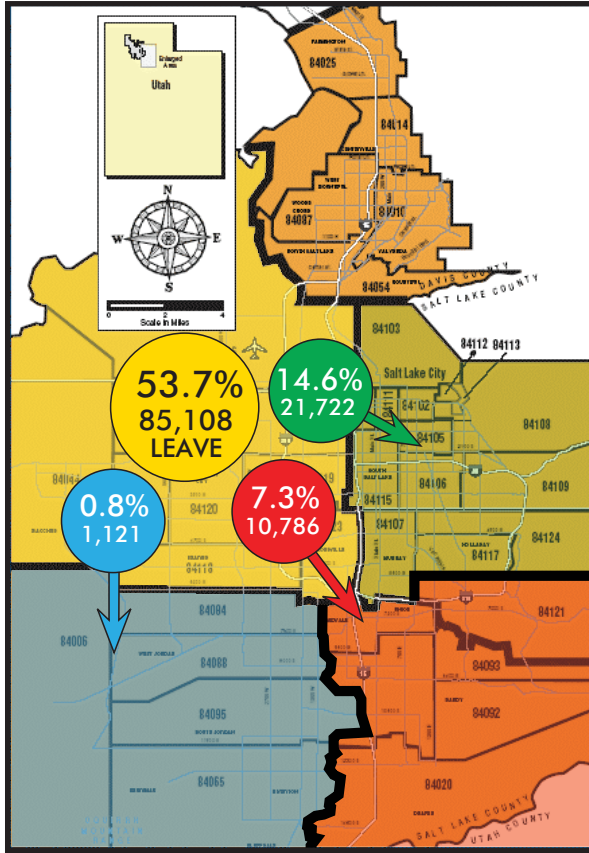

SALT LAKE COUNTY COMMUTER PATTERNS

OF THOSE THAT RESIDE IN THE NORTHWEST QUADRANT

OF THOSE THAT RESIDE IN THE NORTHEAST QUADRANT

OF THOSE THAT RESIDE IN THE SOUTHWEST QUADRANT

OF THOSE THAT RESIDE IN THE SOUTHEAST QUADRANT

UTAH, DAVIS COUNTY COMMUTER PATTERNS

OF THOSE THAT RESIDE IN DAVIS COUNTY

OF THOSE THAT RESIDE IN UTAH COUNTY

Source: Scarborough 2018 Data