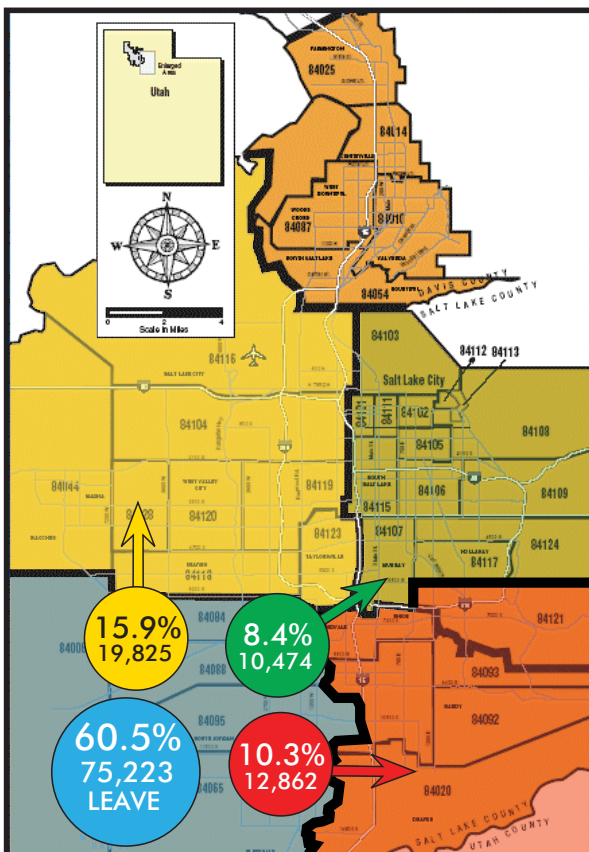

SALT LAKE COUNTY COMMUTER PATTERNS

OF THOSE THAT RESIDE IN THE NORTHWEST QUADRANT

OF THOSE THAT RESIDE IN THE NORTHEAST QUADRANT

OF THOSE THAT RESIDE IN THE SOUTHWEST QUADRANT

OF THOSE THAT RESIDE IN THE SOUTHEAST QUADRANT

UTAH, DAVIS COUNTY COMMUTER PATTERNS

OF THOSE THAT RESIDE IN DAVIS COUNTY

OF THOSE THAT RESIDE IN UTAH COUNTY

Source: Scarborough 2018 Data