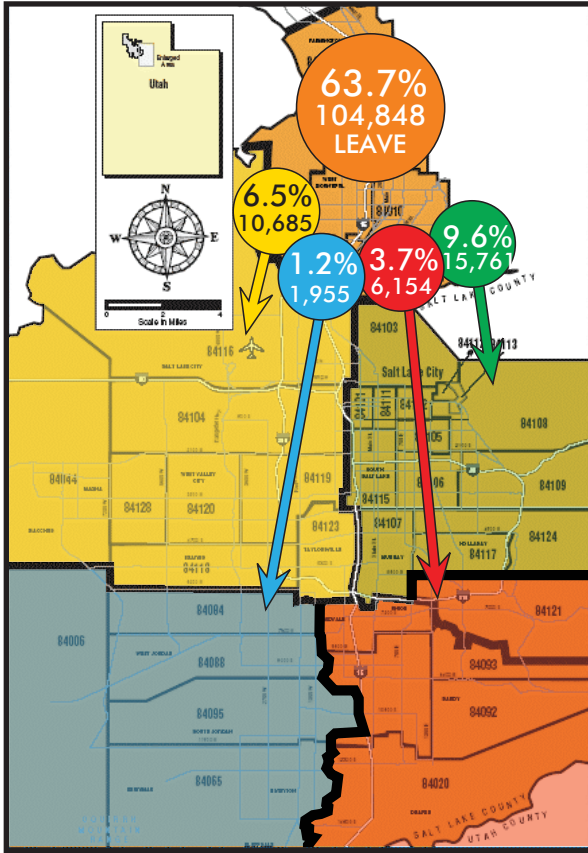

SALT LAKE COUNTY COMMUTER PATTERNS

OF THOSE THAT RESIDE IN THE NORTHWEST QUADRANT

OF THOSE THAT RESIDE IN THE NORTHEAST QUADRANT

OF THOSE THAT RESIDE IN THE SOUTHWEST QUADRANT

OF THOSE THAT RESIDE IN THE SOUTHEAST QUADRANT

UTAH, DAVIS COUNTY COMMUTER PATTERNS

OF THOSE THAT RESIDE IN DAVIS COUNTY

OF THOSE THAT RESIDE IN UTAH COUNTY

Source: Scarborough 2018 Data