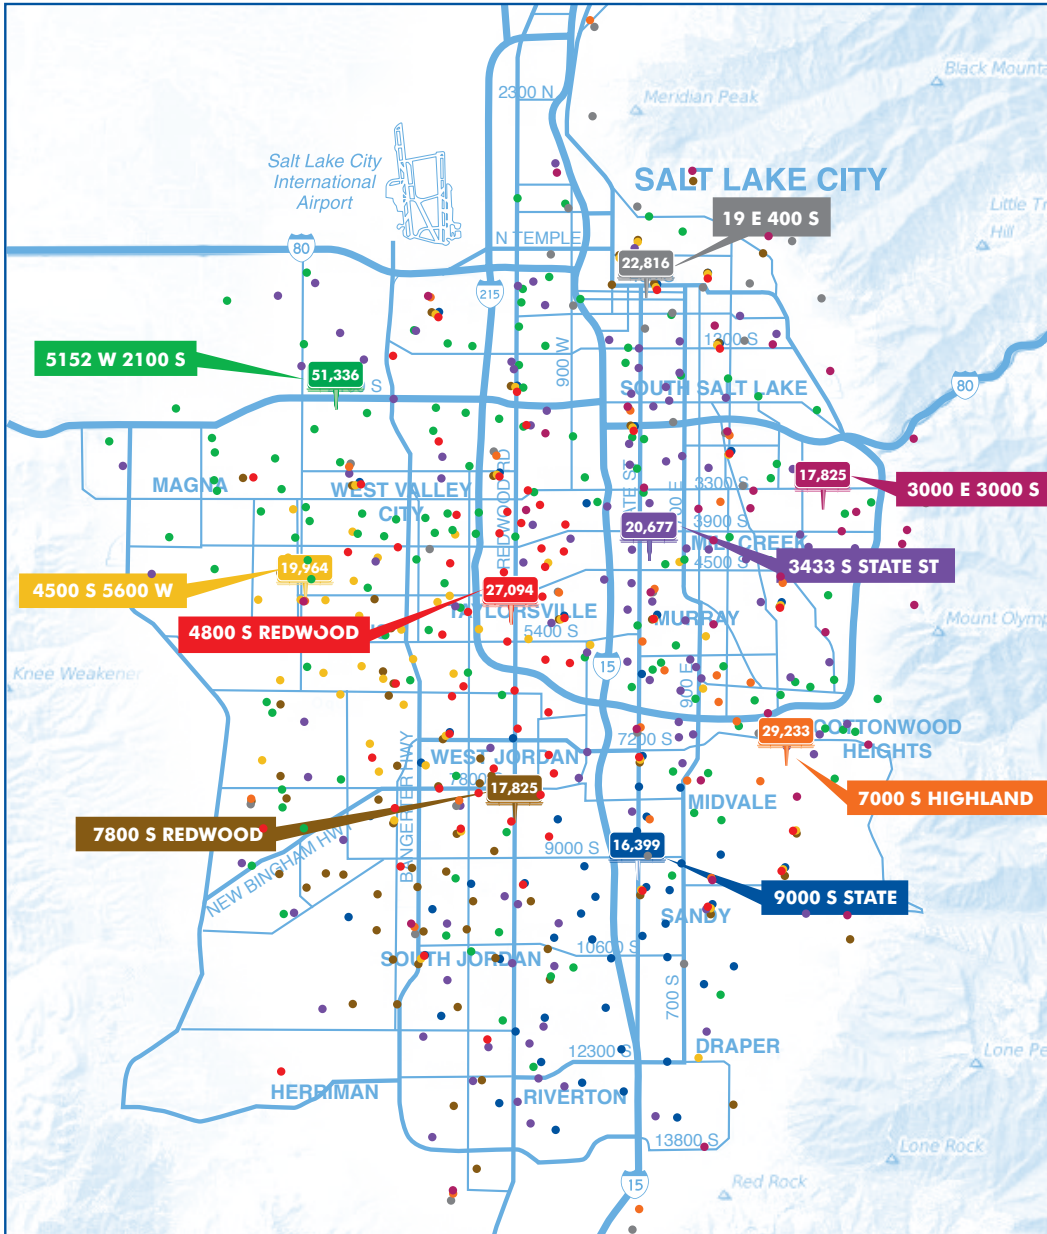

TRAFFIC ORIGIN

= 2016 Daily Traffic Count

30 SHEET

SALT LAKE #25 POSTER SHOWING - 30 SHEET

SAMPLE MAP

This map represents the relative origin of automobiles passing by a single outdoor poster. Each # icon represents a poster and each dot of corresponding color shows the home address of each car which passed by that structure. Approximately 200 cars were surveyed throughout an average work day to measure travel distribution shown.