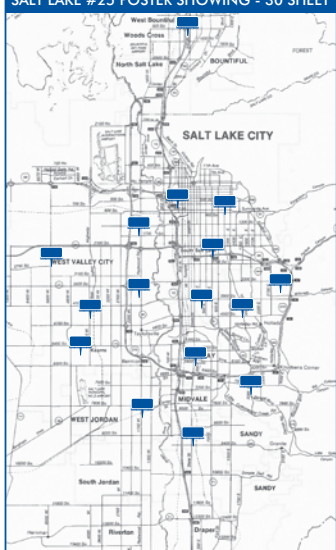

TRAFFIC ORIGIN

= 2016 Daily Traffic Count

30 SHEET

SALT LAKE #25 POSTER SHOWING - 30 SHEET

SAMPLE MAP

This map represents the relative origin of automobiles passing by a single outdoor poster. Each # icon represents a poster and each dot of corresponding color shows the home address of each car which passed by that structure. Approximately 200 cars were surveyed throughout an average work day to measure travel distribution shown.