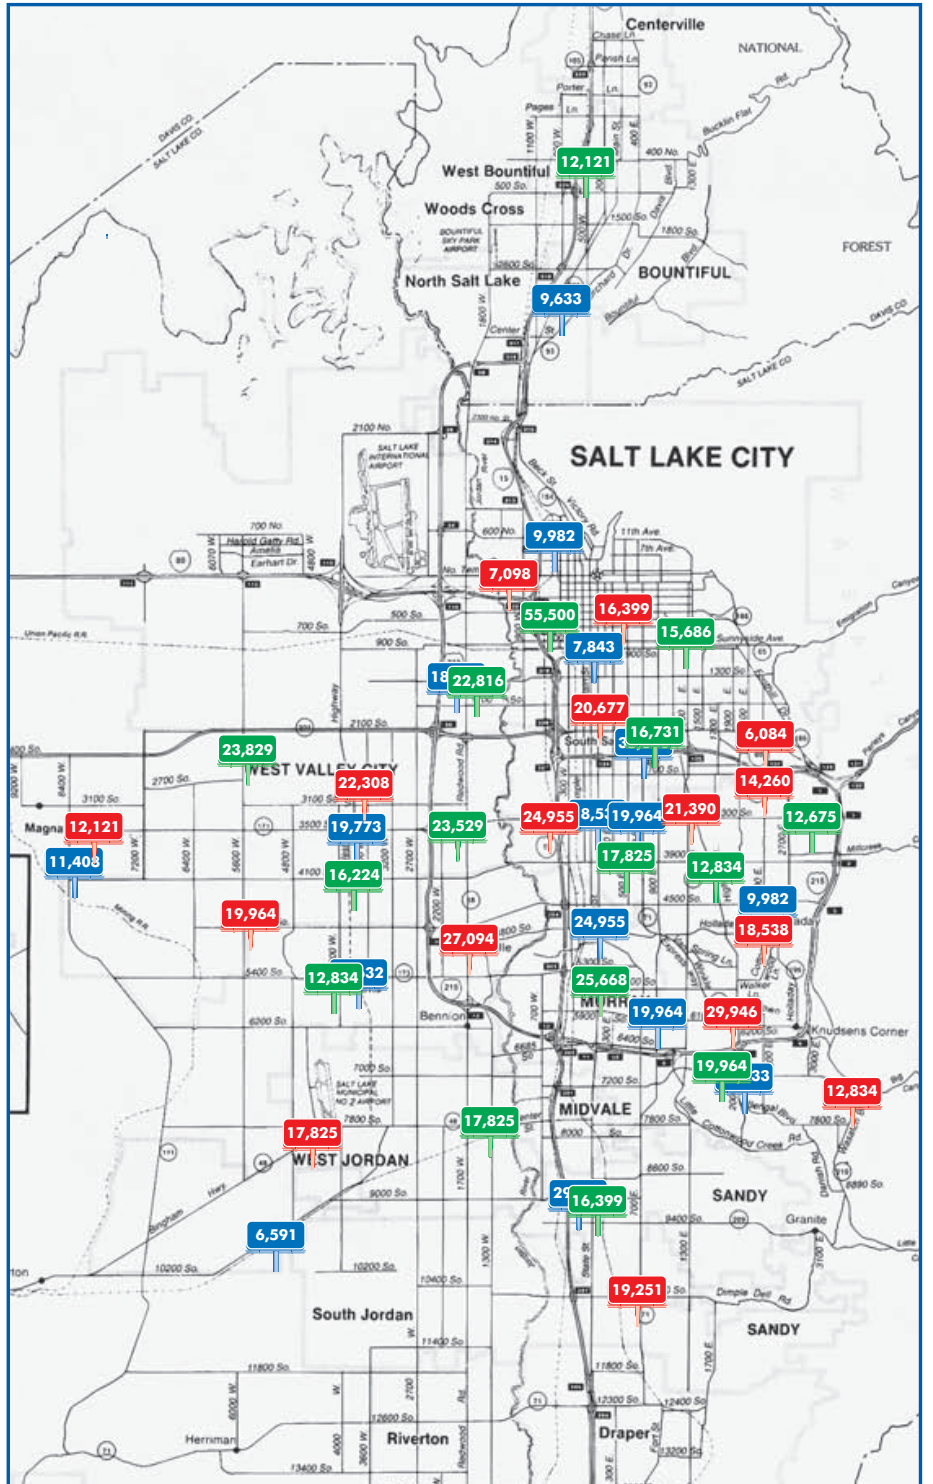

TOTAL DAILY TRAFFIC COUNT	322,460
IMPRESSIONS	9,028,880
REACH	81
FREQUENCY	12.5

SECOND PERIOD

2043	435 EAST 400 SOUTH	16,399
2275	1115 WEST NORTH TEMPLE	7,098
2046	1729 SOUTH STATE ST	6,084
524	2350 EAST 2100 SOUTH	24,955
995	2795 SOUTH 2300 EAST	21,390
893	3155 SOUTH HIGHLAND DR	14,260
660	535 WEST 3300 SOUTH	20,677
696	2270 E MURRAY-HOLLADAY RD	18,538
742	6089 SOUTH HIGHLAND DR	29,946
870	2750 SOUTH BANGERTER HWY	22,308
998	4571 SOUTH 5600 WEST	27,094
905	4888 SOUTH REDWOOD RD	12,121
958	8120 WEST 3500 SOUTH	19,964
904	10562 SOUTH 700 EAST	12,834
2059	3720 EAST 7000 SOUTH	17,825
2078	4502 W NEW BINGHAM HWY	19,251

TOTAL DAILY TRAFFIC COUNT	290,744
IMPRESSIONS	8,140,832
REACH	79
FREQUENCY	11.6

THIRD PERIOD

316	3287 SOUTH US 89 MAIN ST	9,633
424	445 WEST 600 NORTH	9,982
392	950 SOUTH MAIN ST	7,843
2017	1784 WEST 1300 SOUTH	18,538
552	2204 SOUTH 700 EAST	35,650
2031	3220 SOUTH STATE ST	18,538
642	600 EAST 3300 SOUTH	19,964
681	2340 EAST 4500 SOUTH	9,982
2097	4730 SOUTH STATE ST	24,955
725	5983 SOUTH 900 EAST	19,964
997	3830 WEST 3500 SOUTH	19,773
479	3875 SOUTH 8400 WEST	11,408
821	5350 SOUTH BANGERTER HWY	45,632
885	300 WEST 9000 SOUTH	29,946
0C394	7015 SOUTH HIGHLAND DR	29,233
2094	9625 SOUTH BAGLEY PARK RD	6,591

TOTAL DAILY TRAFFIC COUNT	317,632
IMPRESSIONS	8,893,696
REACH	81
FREQUENCY	12.4

■ = 2016 Daily Traffic Count 322,460 ■ = 2016 Daily Traffic Count 290,744 ■ = 2016 Daily Traffic Count 317,632

TOTAL 3 PERIOD TOTAL IMPRESSIONS: 26,063,408
REACH: 95
FREQUENCY: 30.5